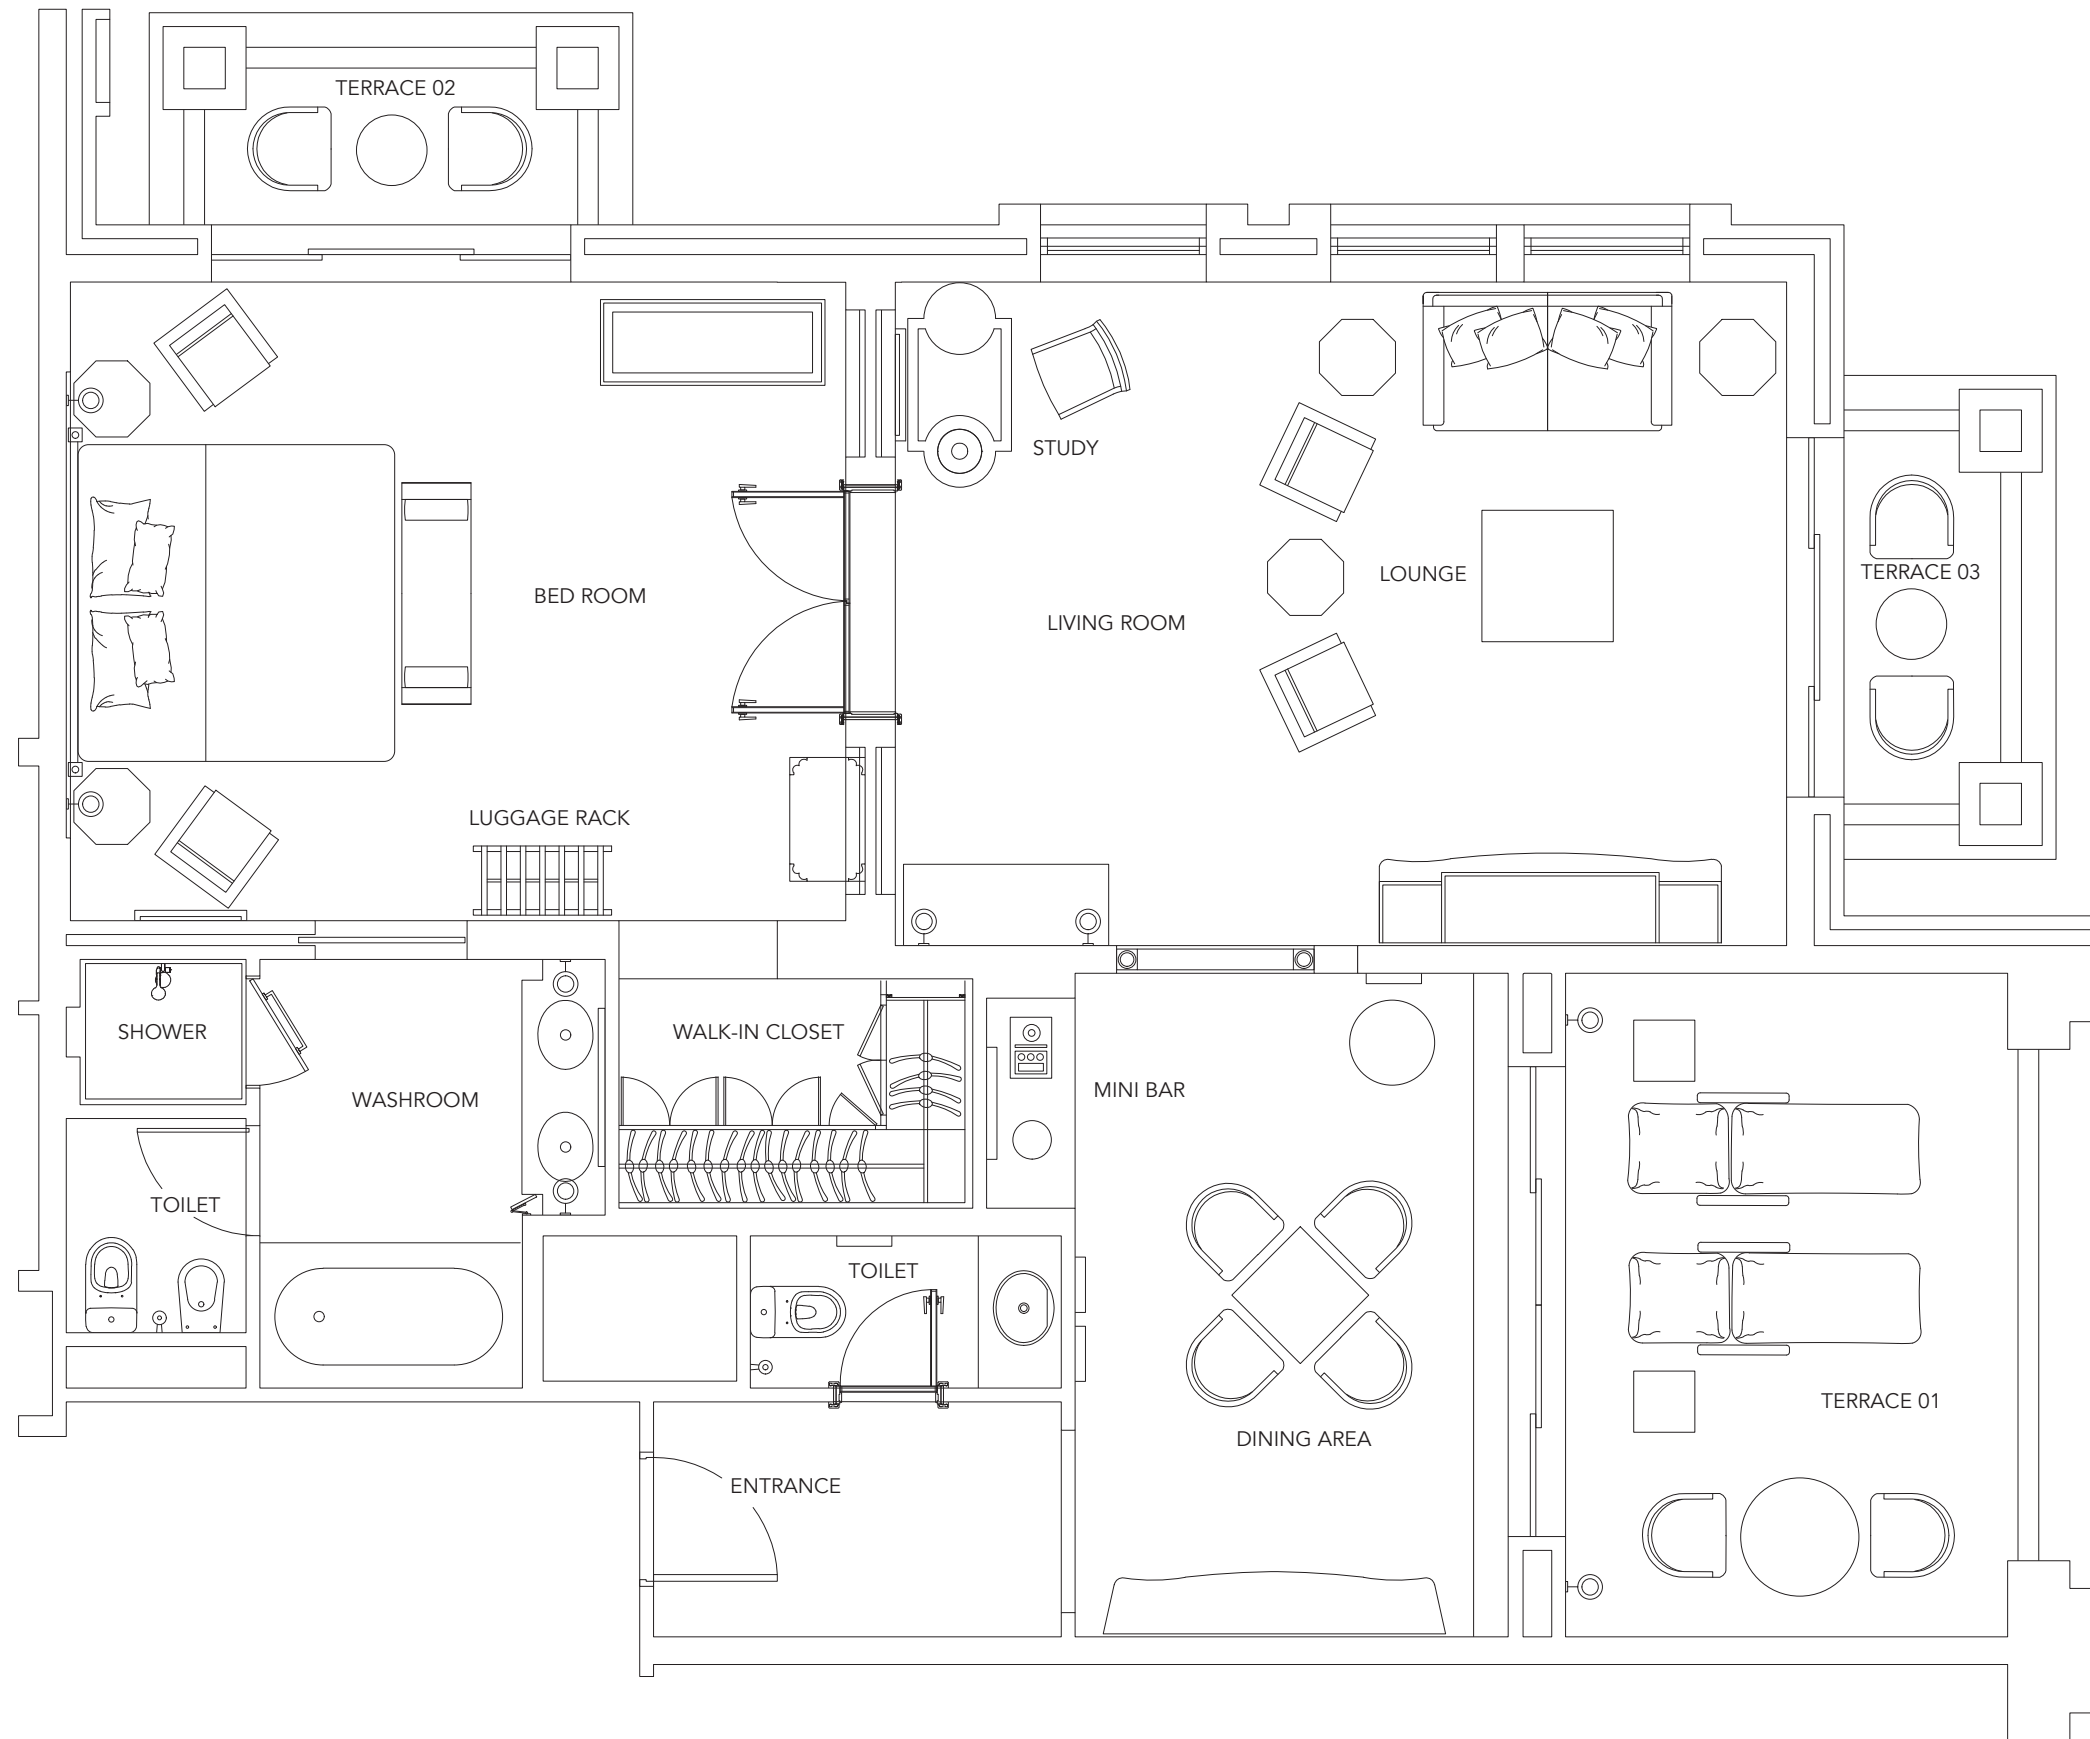

## ONE BEDROOM ARABIAN SUITE - XX FLOOR

ROOM SIZE - 98 SQM, AND 17 SQM BALCONY