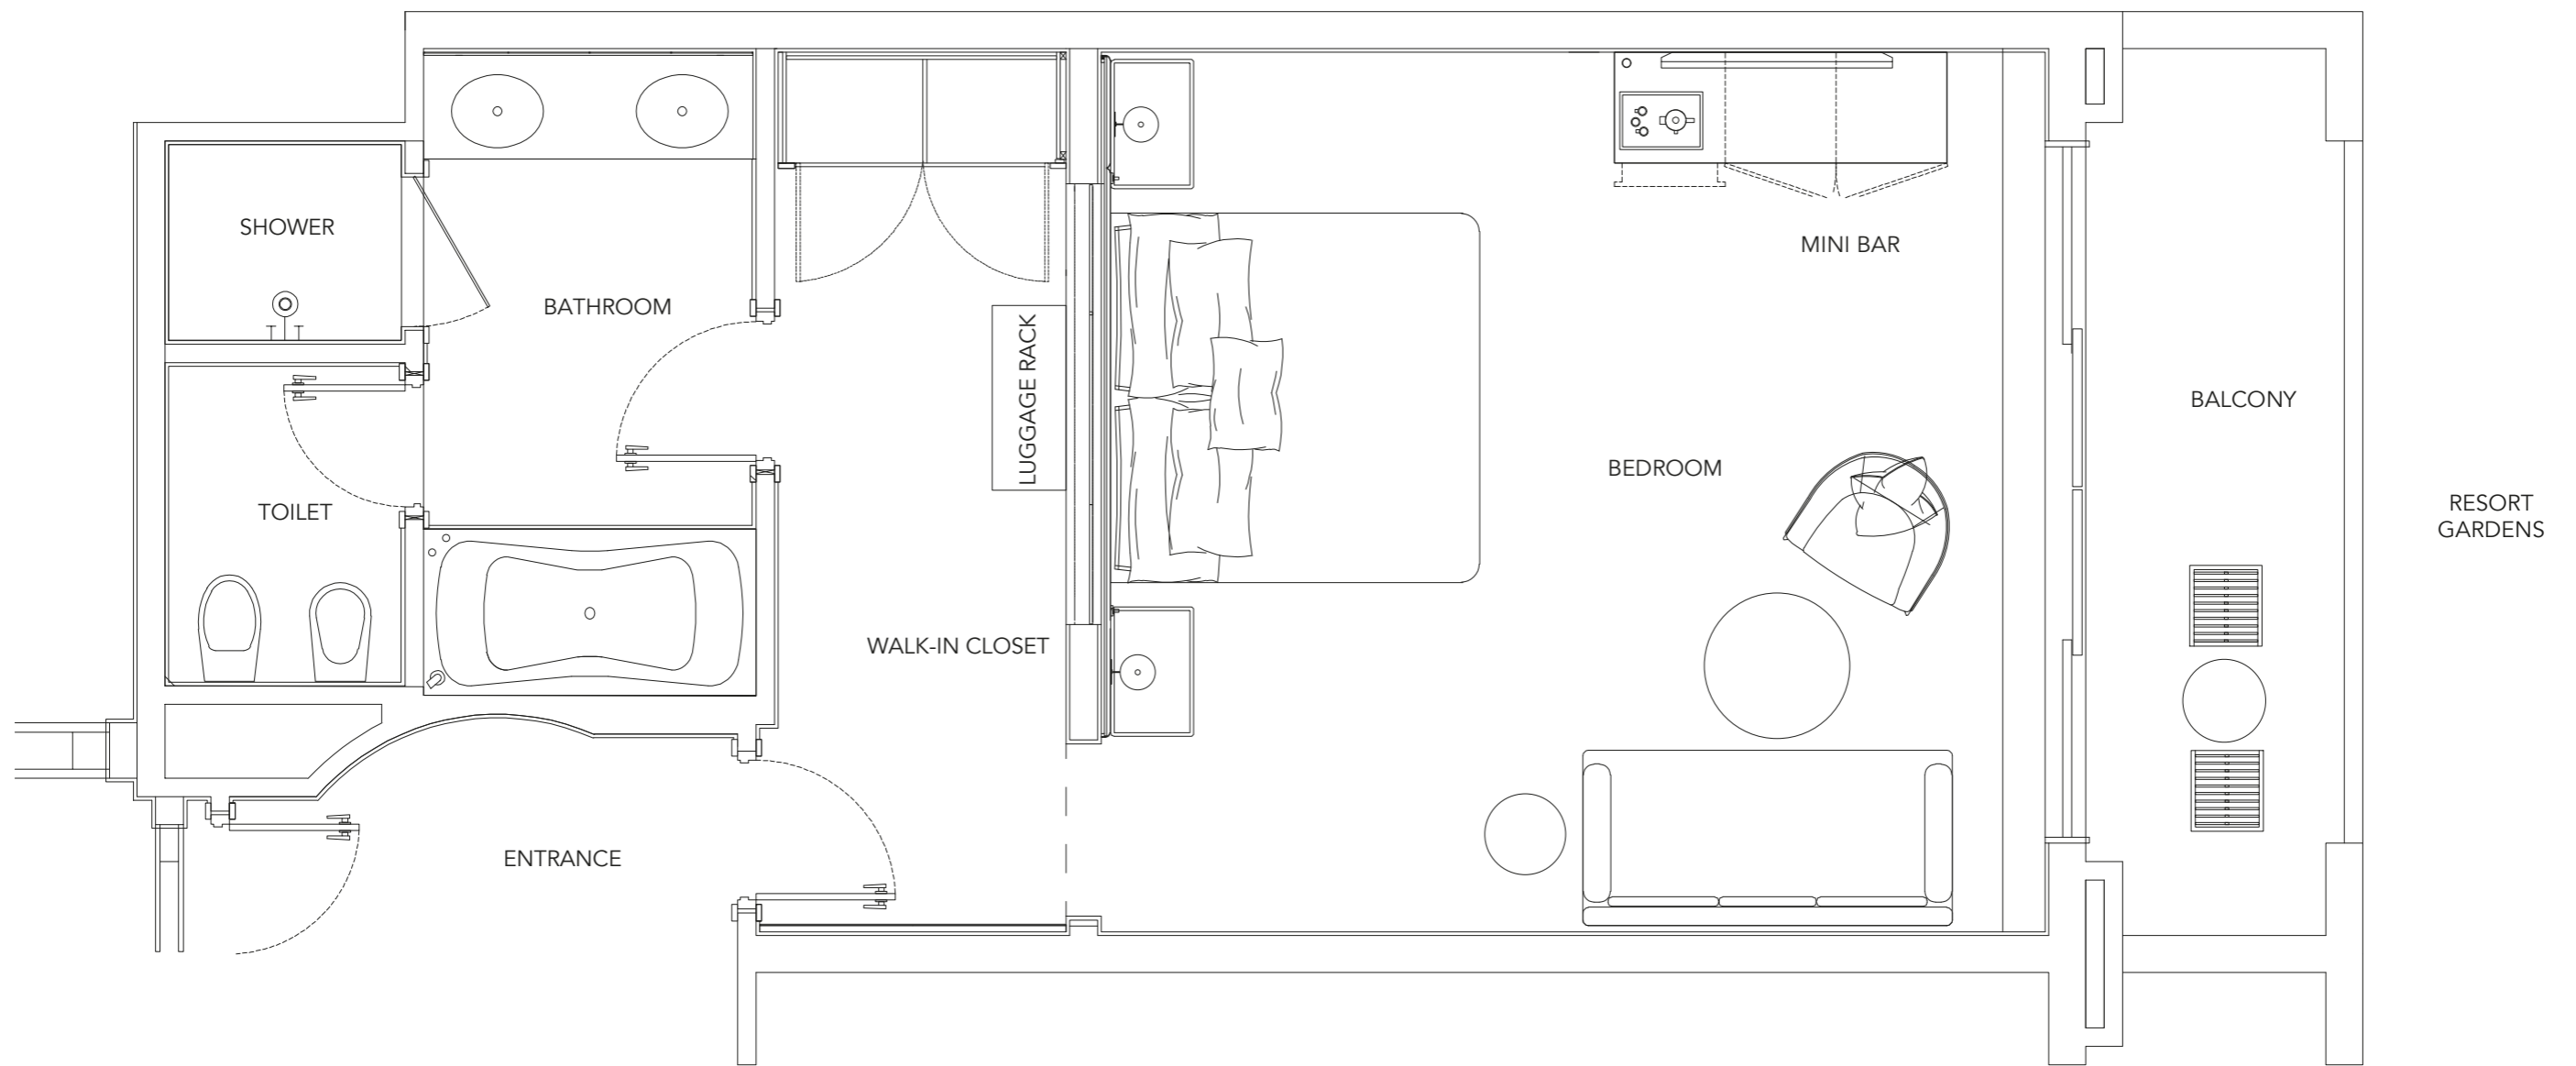

## ARABIAN CLUB ROOM

ROOM SIZE - 45 SQM, AND 7 SQM BALCONY