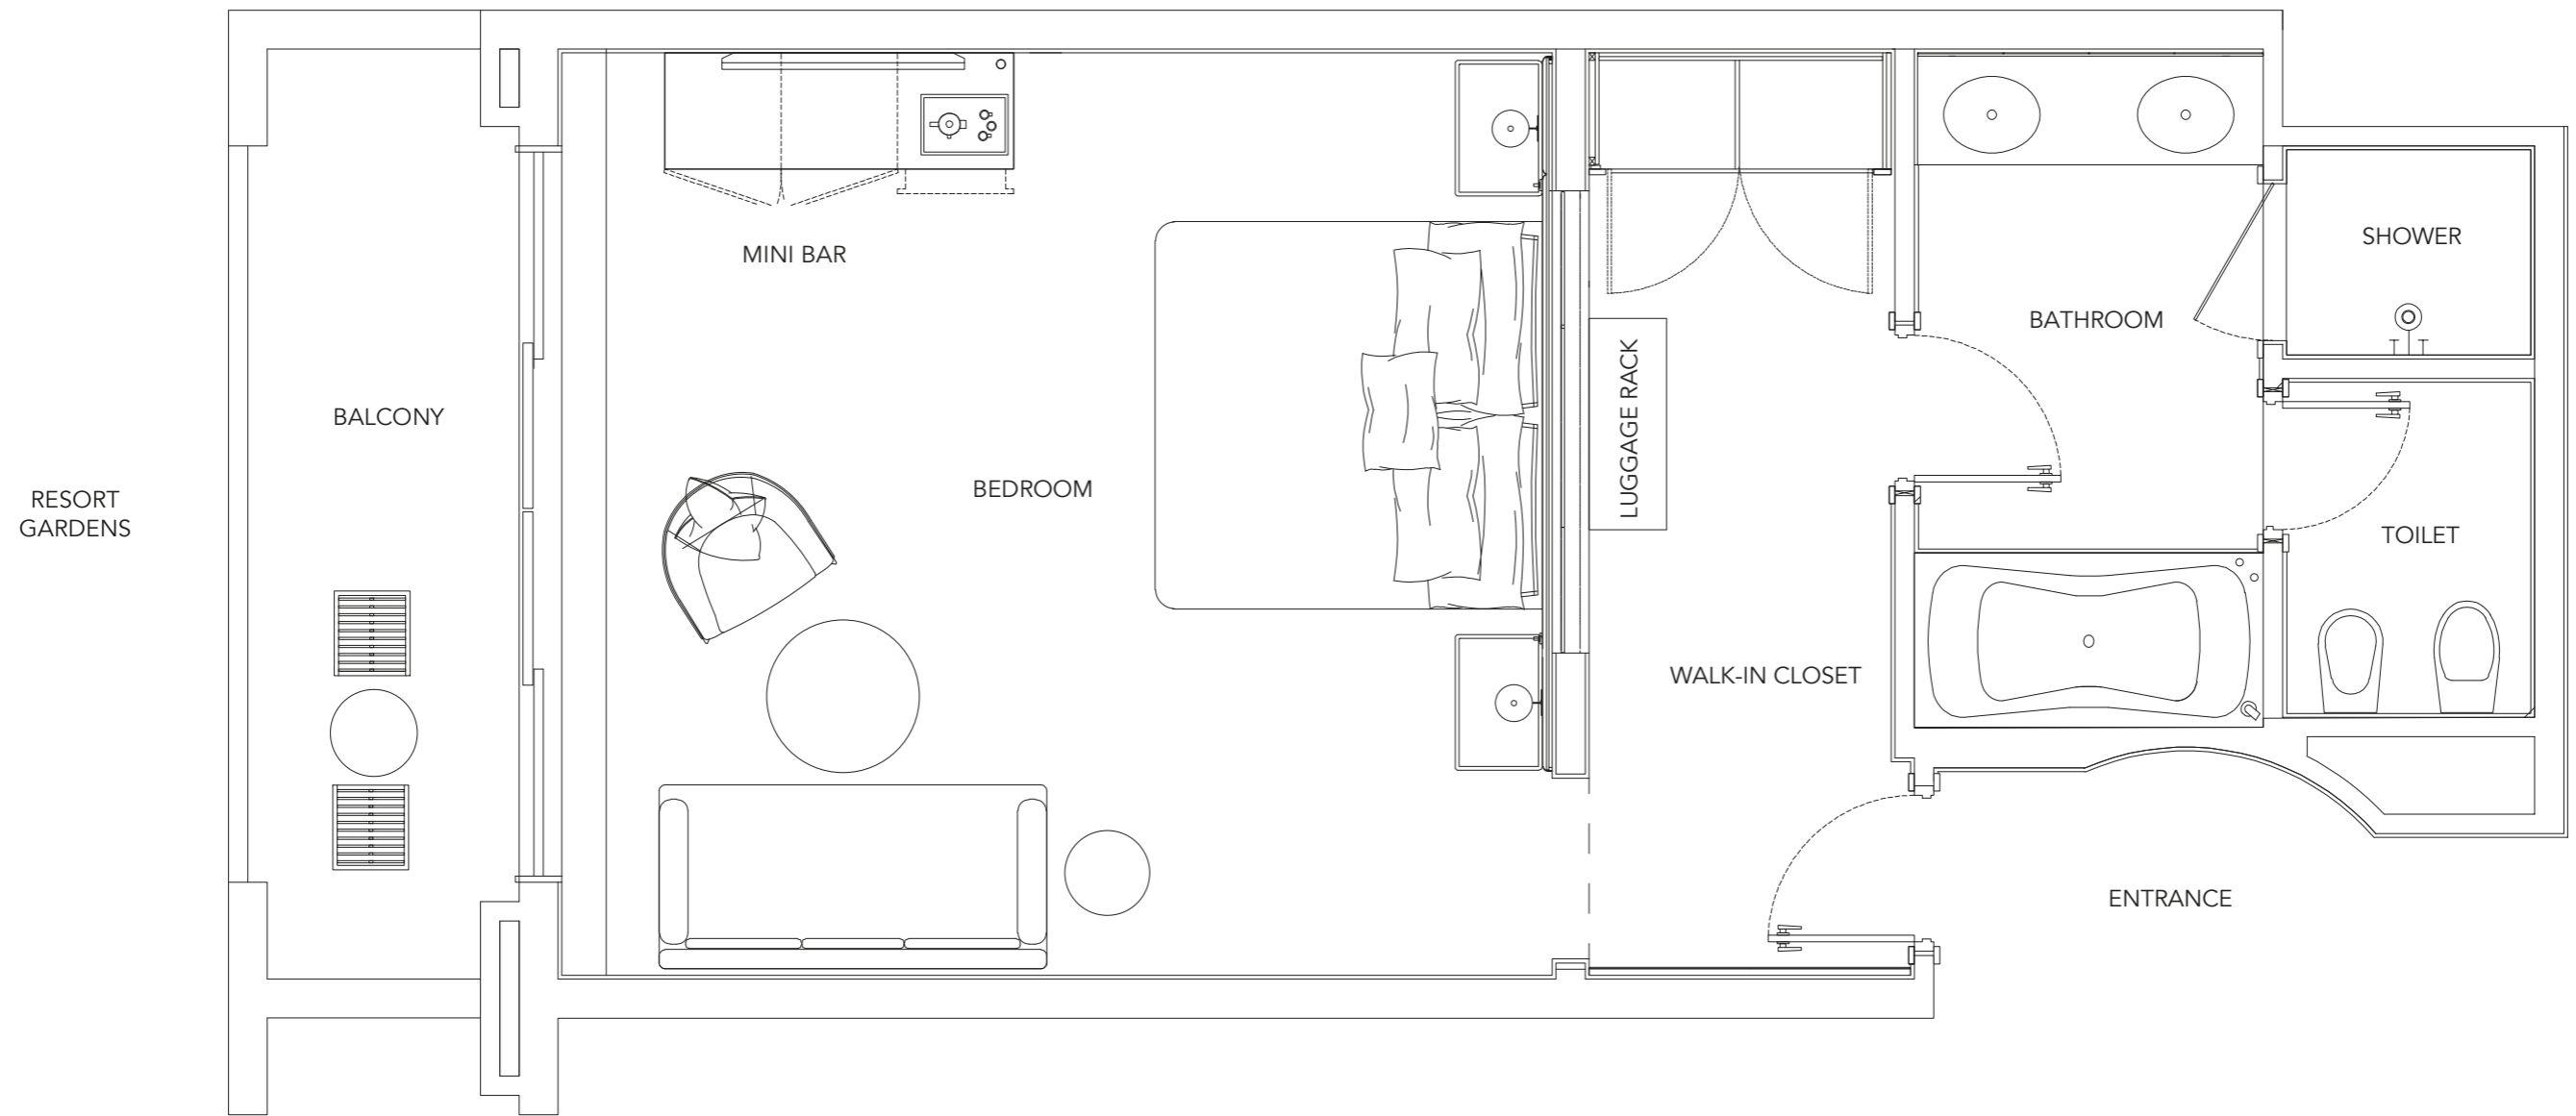

## ARABIAN DELUXE

ROOM SIZE - 46 SQM, AND 7 SQM BALCONY