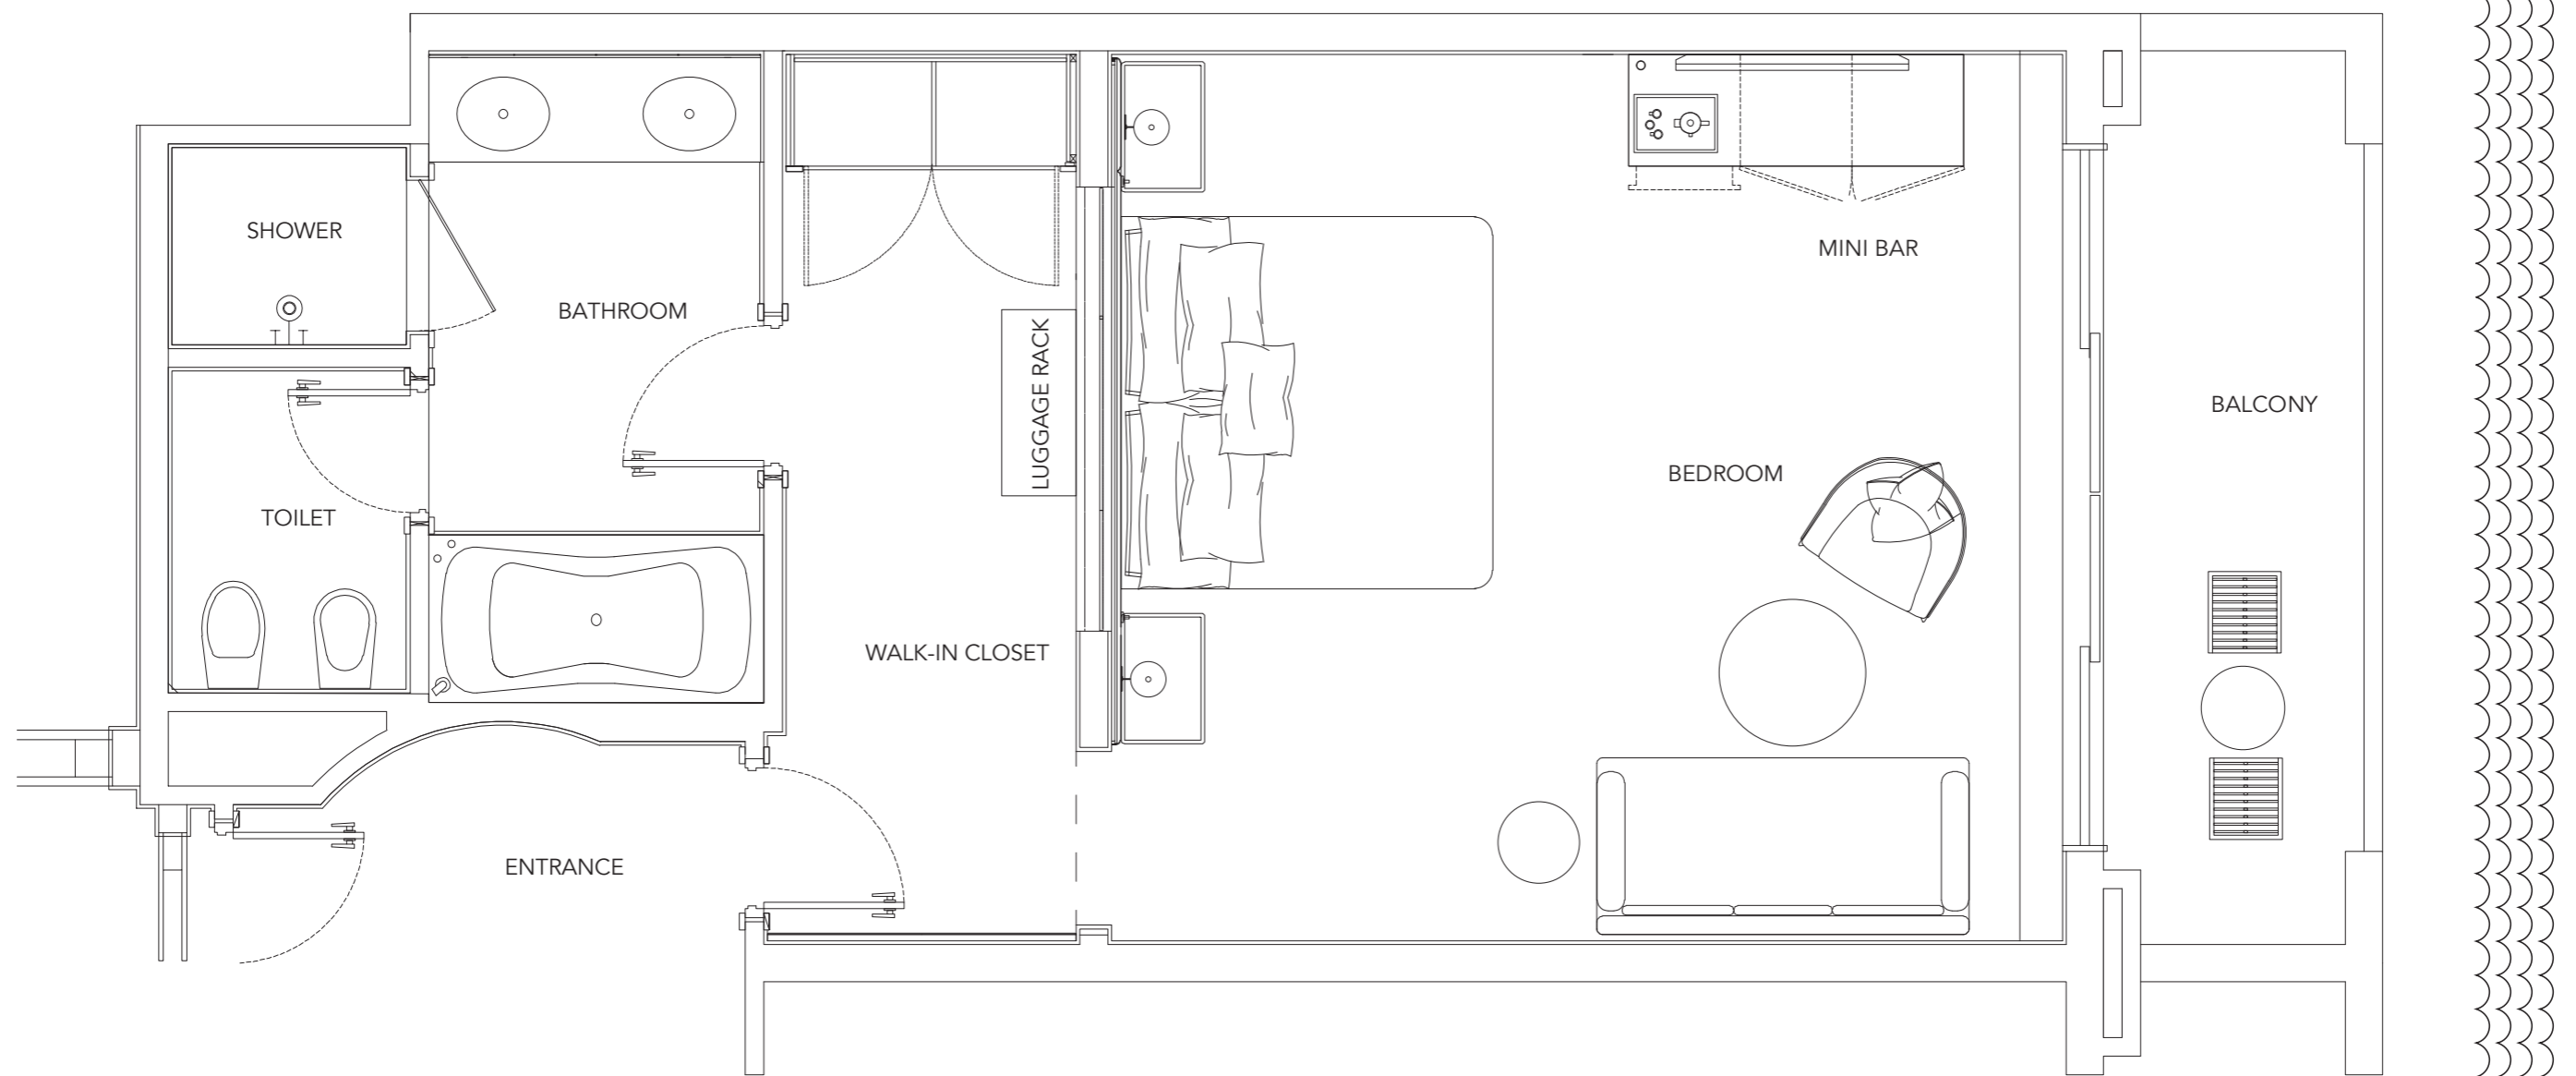

Jumeirah Mina Al Salam

OCEAN CLUB ROOM

BURJ AL ARAB

ROOM SIZE - 45 SQM, AND 7 SQM BALCONY