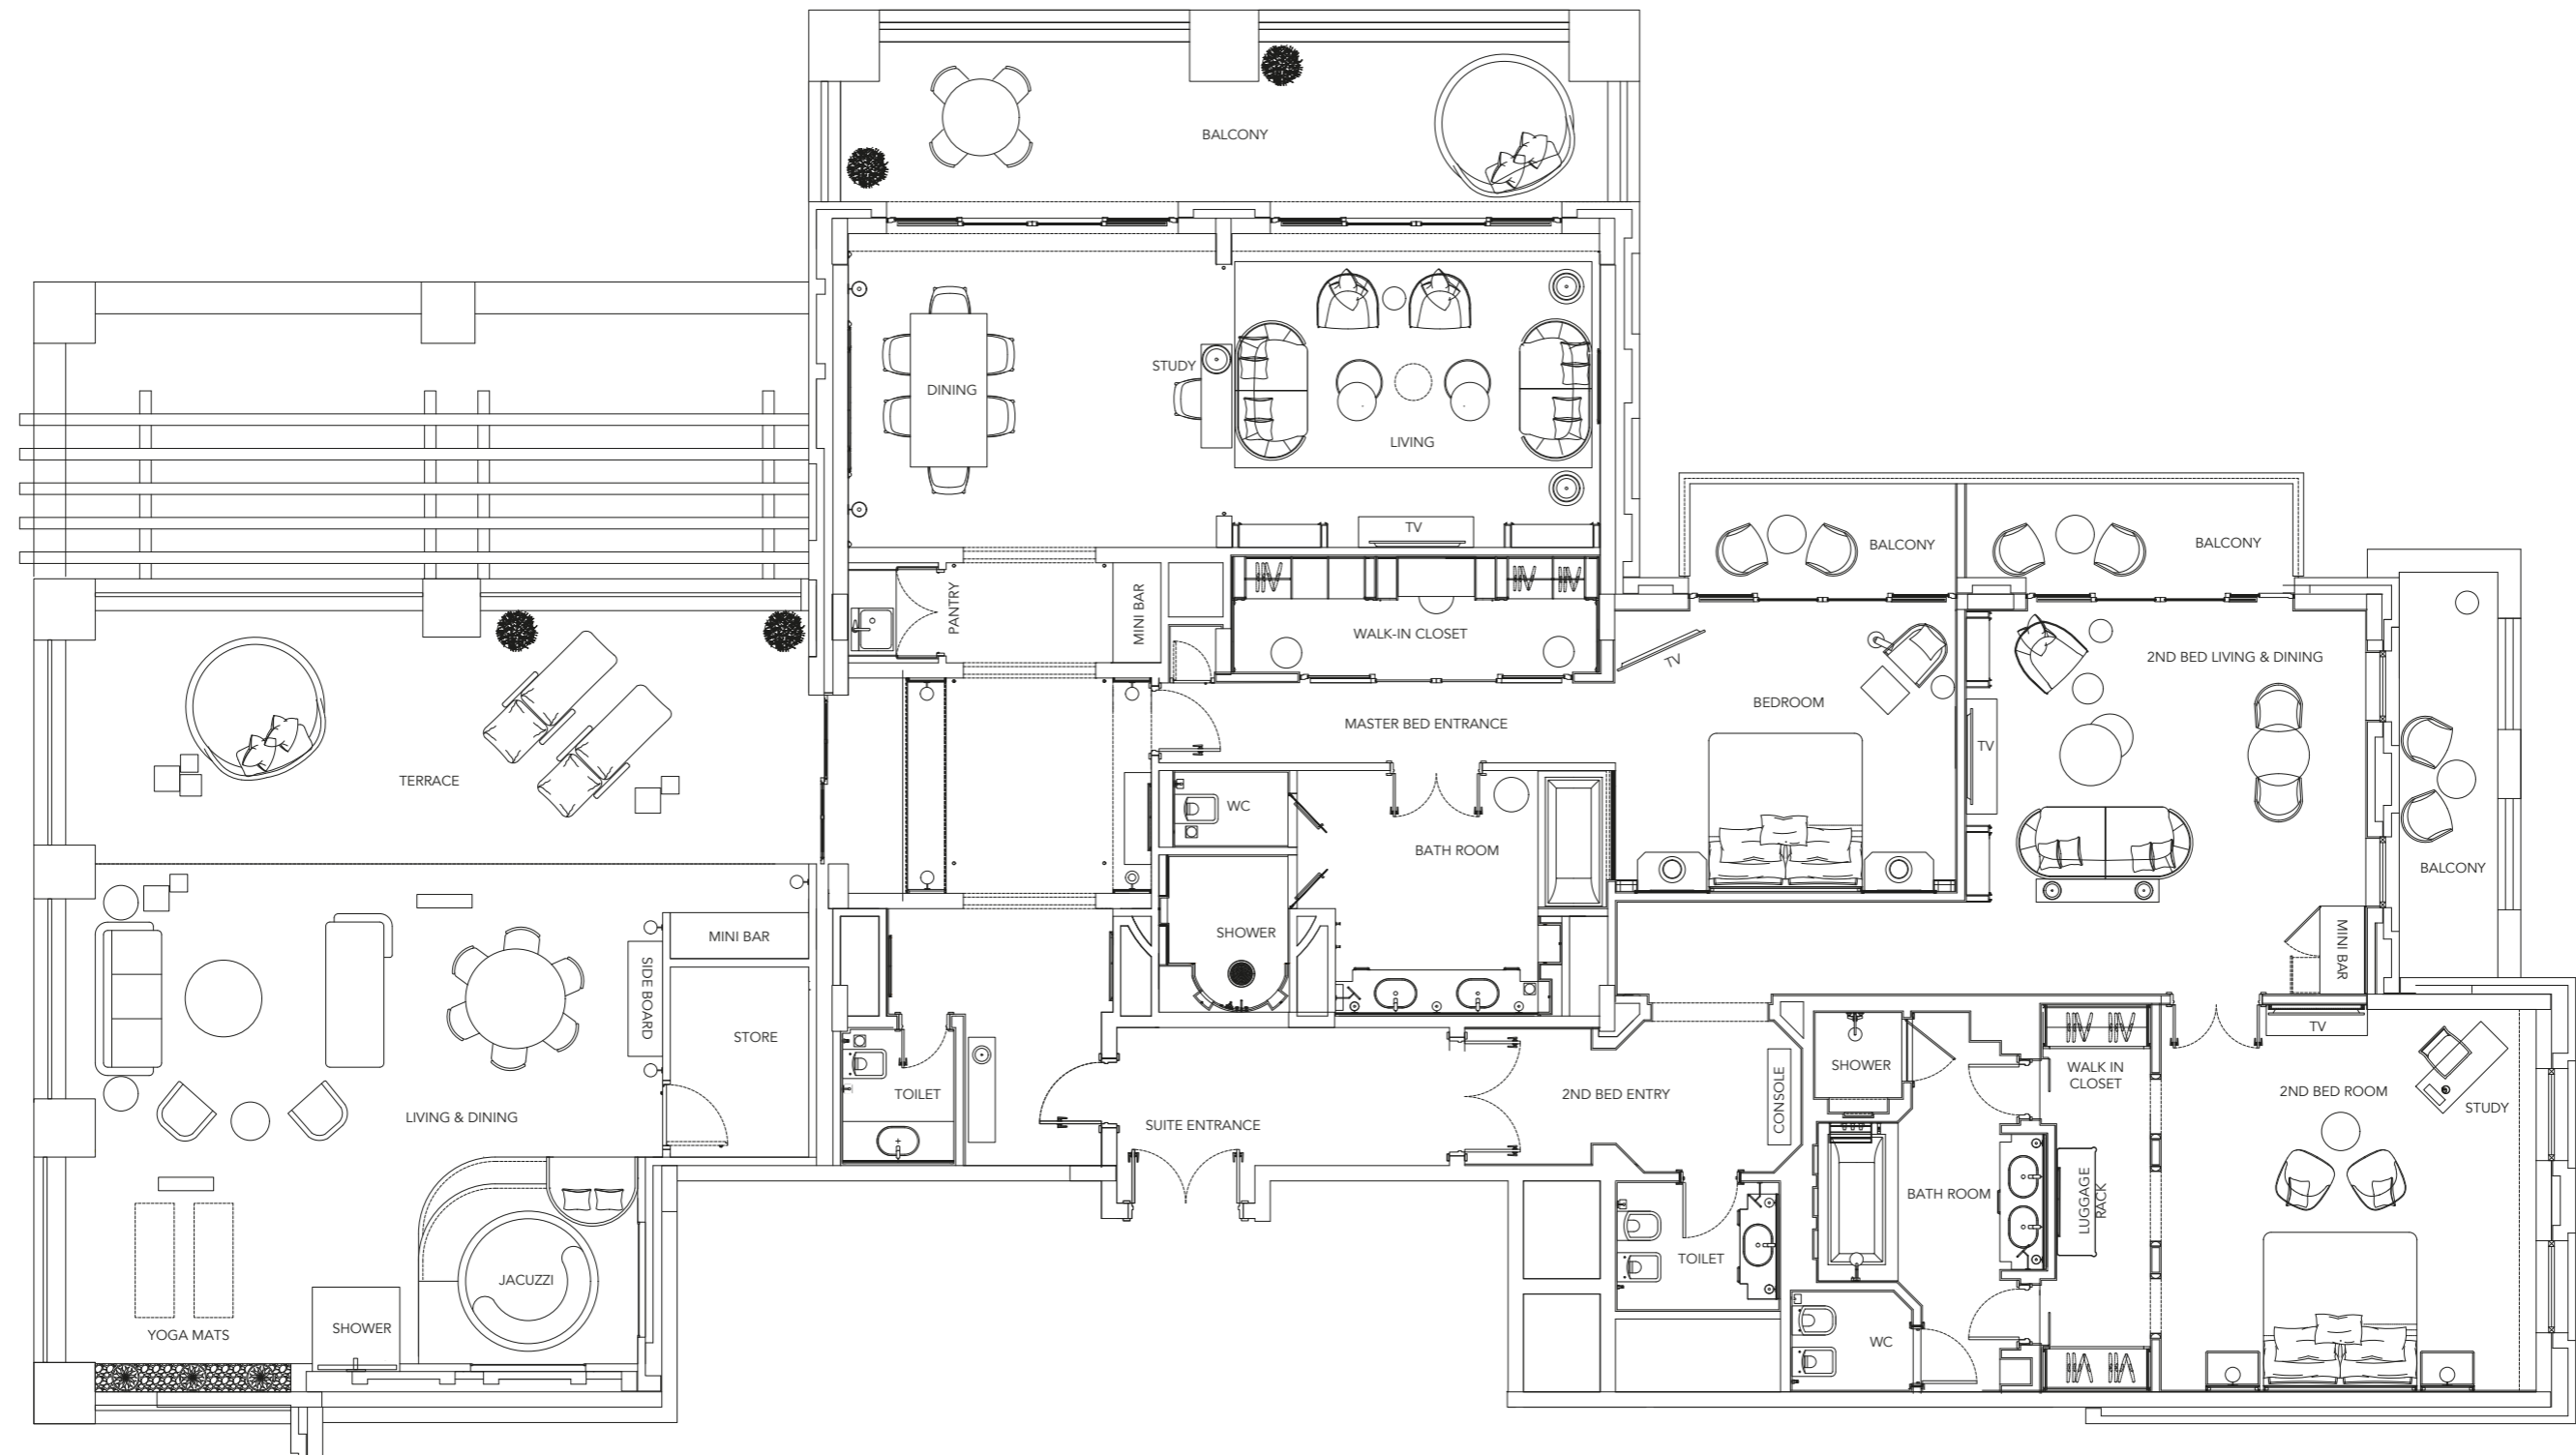

Jumeirah Mina Al Salam

TWO BEDROOM OCEAN TERRACE SUITE

BURJ AL ARAB

ROOM SIZE - 212 SQM, AND 131 SQM BALCONY