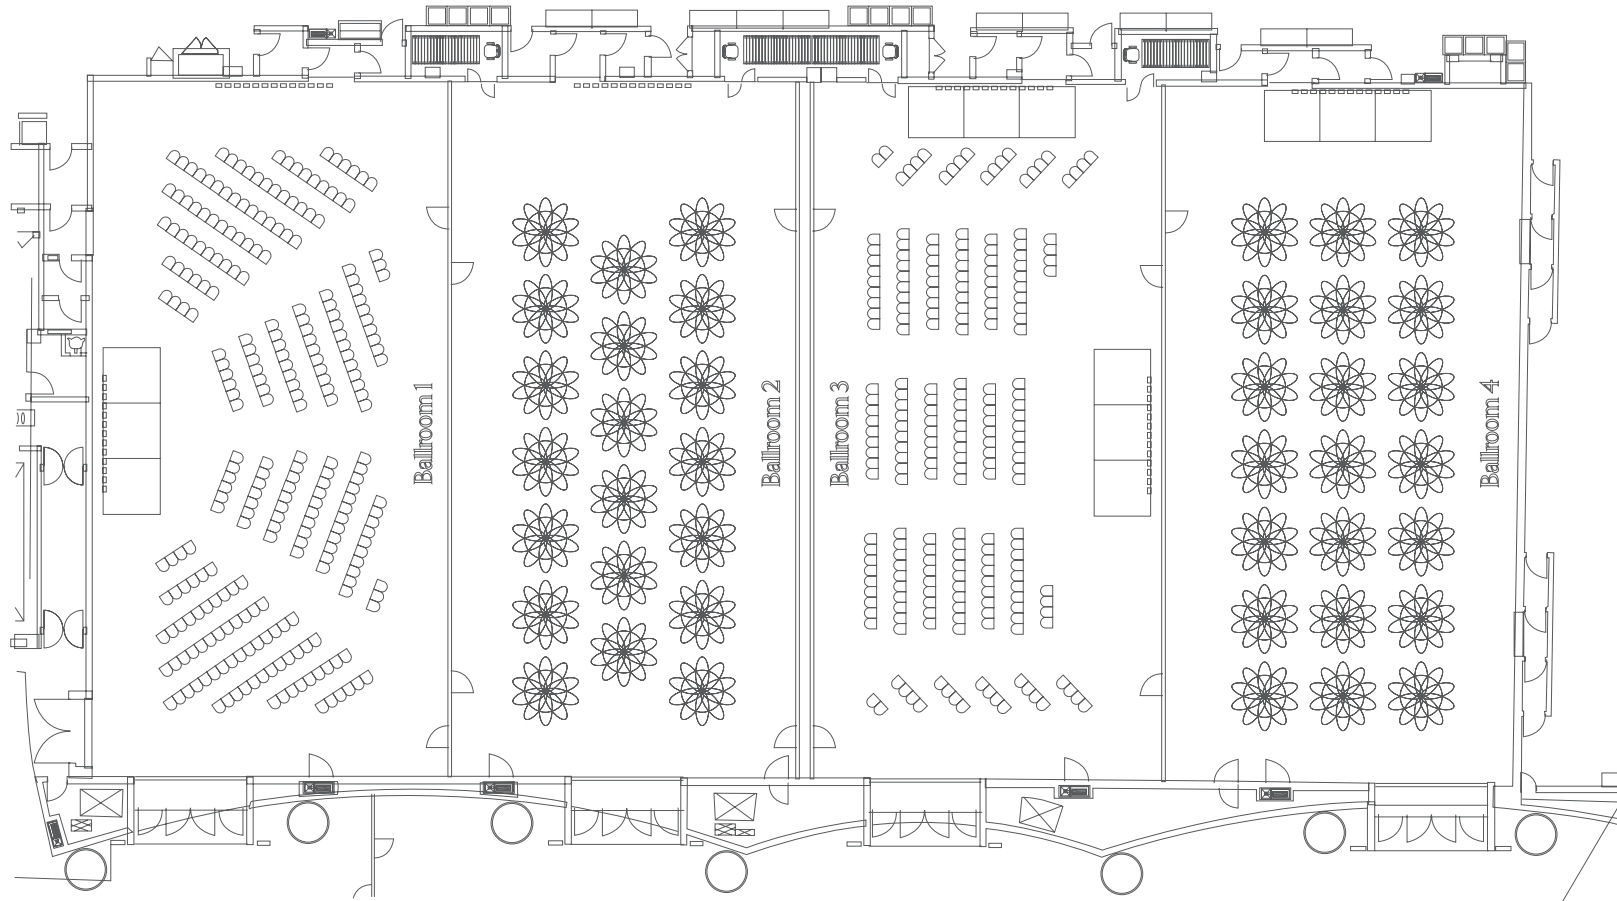

PODIUM LEVEL 4

Ballroom

Venue	Reception	Dinner	Cabaret	Theatre	Classroom	U-shape	Height	Length	Width	Sq.m	Sq.ft
Ballroom 1 - 4	2,000	1,000	640	1,400	-	240	8.5m	122.4m	15m	1,920	20,667
Ballroom 1, 2, 3, 4*	500	250	160	350	198	60	8.5m	30.6m	15m	480	5,167
Ballroom 1, 2	1,000	500	320	690	396	120	8.5m	61.2m	15m	960	10,333
Ballroom 1, 2, 3	1,500	750	480	690	596	120	8.5m	91.8m	15m	1,440	15,500
Ballroom 2, 3, 4	1,500	750	480	690	596	120	8.5m	91.8m	15m	1,440	15,500
Pre-function Area	2,000	500	-	-	-	-	8.5m	-	-	1,800	19,375