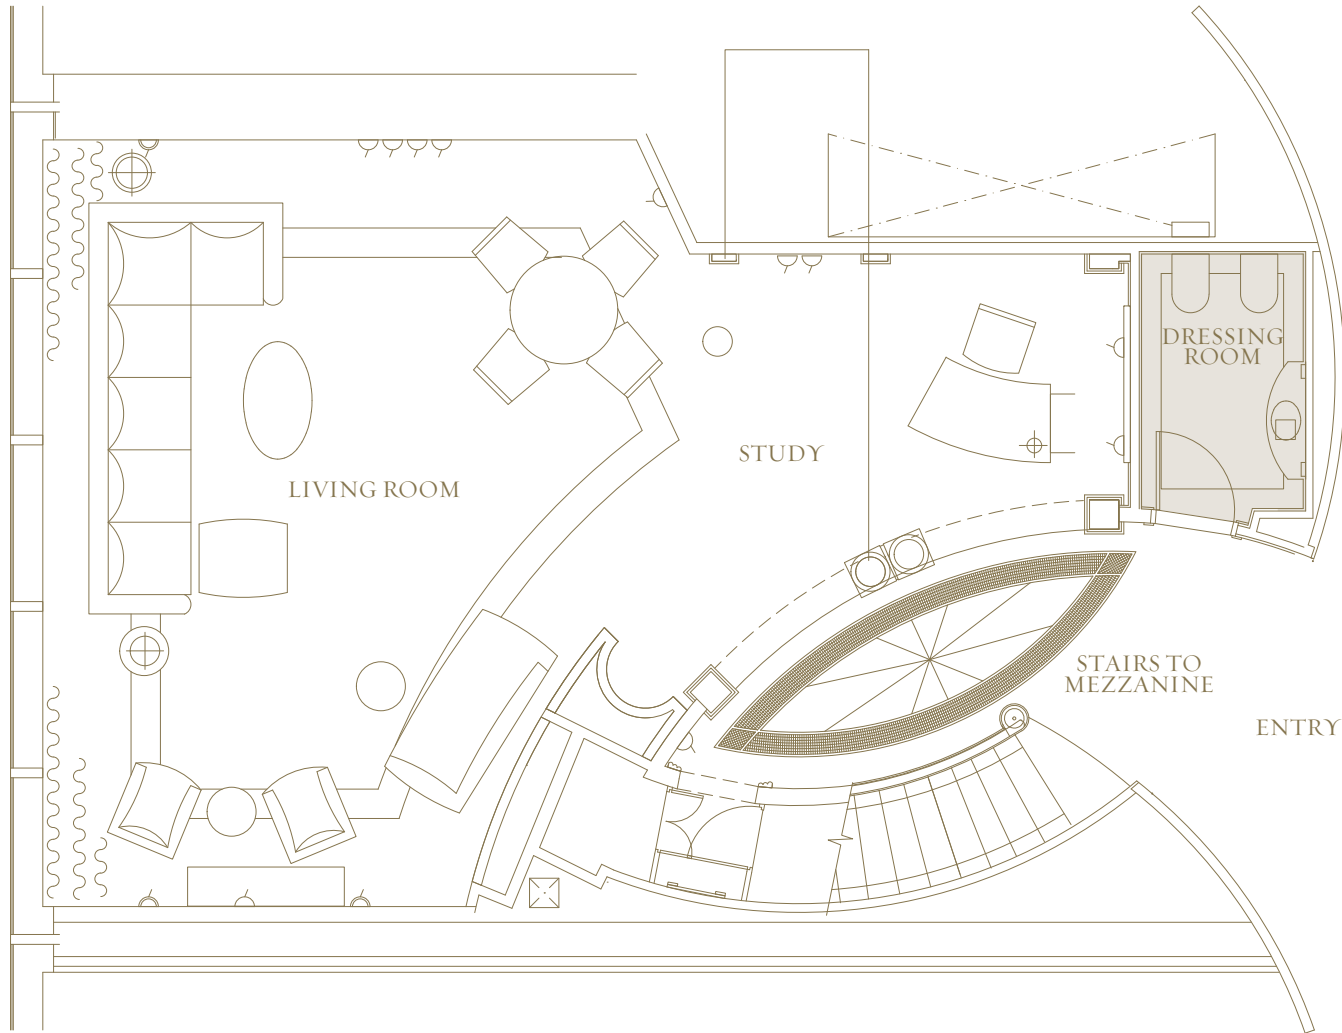

# SKY MARINA SUITE

Ground Floor - Total Suite Area 170 sqm

# SKY MARINA SUITE

Mezzanine Floor - Total Suite Area 170 sqm